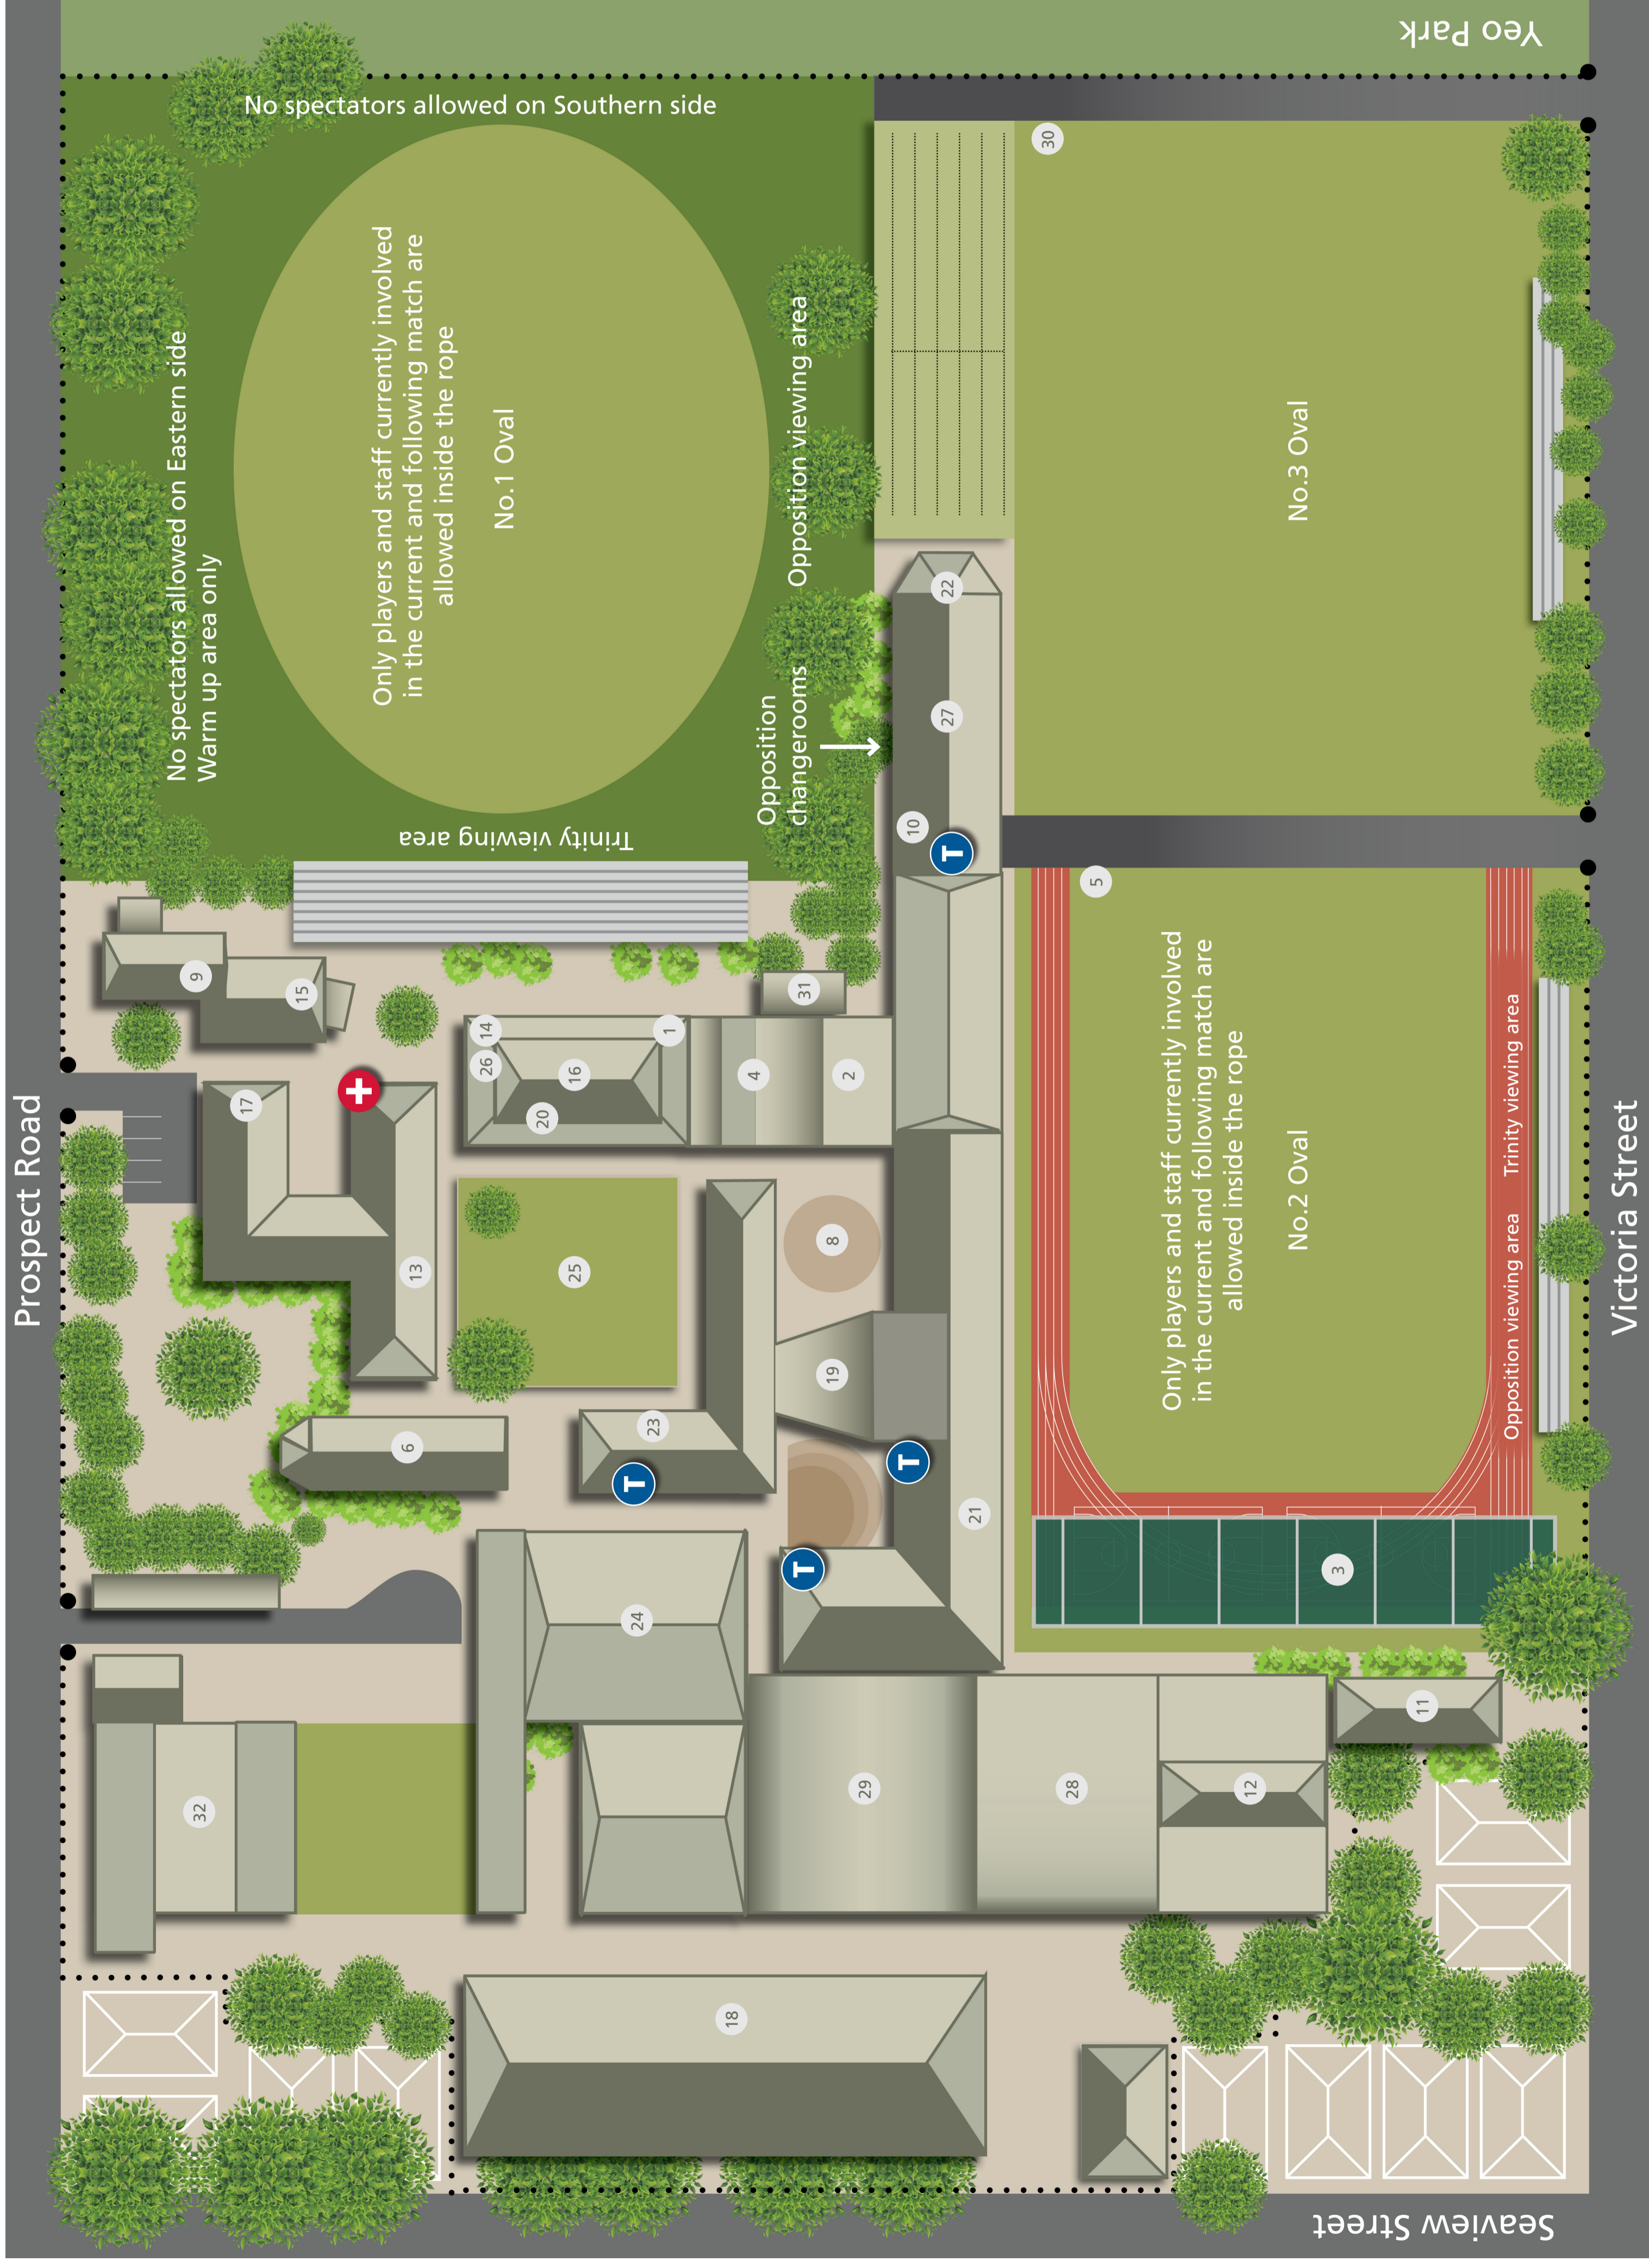

Trinity Grammar School | Home Game Information

Campus Legend

- | | |
|----|--|
| 1 | Accounts Clothing Shop |
| 2 | Assembly Hall
The James Wilson Hogg Assembly Hall |
| 3 | Basketball Courts outside |
| 4 | Cafeteria |
| 5 | Car park under No. 2 Oval |
| 32 | Centenary Centre |
| 6 | Chapel The War Memorial Chapel |
| 8 | Compass Courtyard |
| 9 | Council Room Bosch Room |
| 10 | Deliveries |
| 11 | Delmar gallery |
| 12 | Design Centre |
| 13 | Dining Hall |
| 14 | Drama Centre
The James Mills Drama Centre |
| 15 | Enrolments Centre |
| 9 | Executive Administration |
| 16 | Founder's Building |
| 17 | Head Master's Office |
| 18 | Junior School |
| 19 | Latham Theatre |
| 20 | Library The Arthur Holt Library |
| 21 | New School |
| 22 | Orchestra Room |
| 23 | Pastoral Care Centre |
| 24 | Pool |
| 25 | Quadrangle |
| 26 | Reception |
| 27 | School of Music
The Roderick West School of Music |
| 28 | School of Science |
| 29 | Sports Centre |
| 30 | Staff car park under No.3 Oval |
| 31 | Terrace Room |